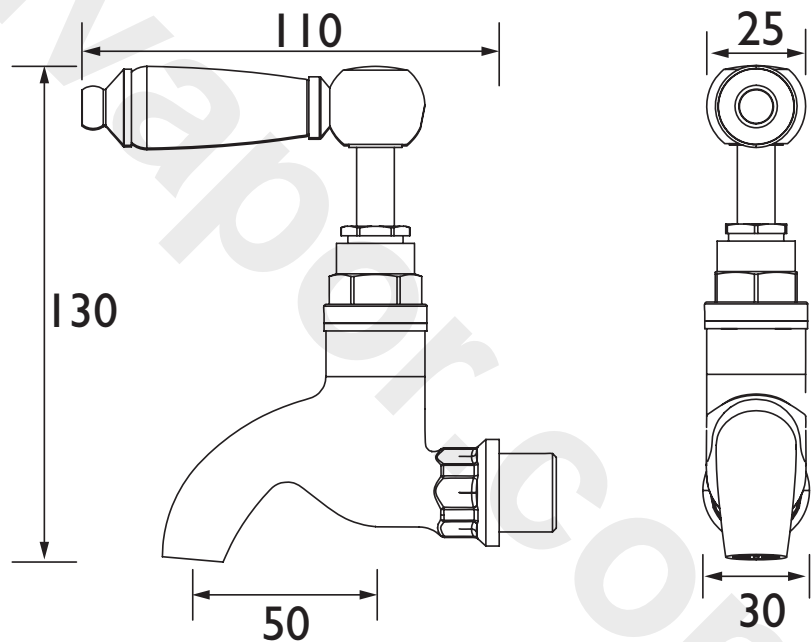

### Specification

<b>Product Type:</b>	Taps
<b>Main Construction Material:</b>	Brass
<b>Mount Type:</b>	Deck
<b>Handle Type:</b>	Lever
<b>Connection Inlet:</b>	1/2" BSP
<b>Connection Outlet:</b>	N/A
<b>Number of Tap Holes:</b>	2
<b>Valve/Cartridge Type:</b>	1/2" Ceramic Disc Valves - 1/4 Turn
<b>Plumbing System Requirements:</b>	Suitable for all plumbing systems
<b>Minimum Dynamic Pressure (bar):</b>	0.2 bar
<b>Maximum Dynamic Pressure (bar):</b>	5.0 bar
<b>Maximum Hot Water Temperature °C:</b>	65°C
<b>Maximum Static Pressure (bar):</b>	10 bar
<b>Isolation Included:</b>	No

### Dimensions (measurements in mm)